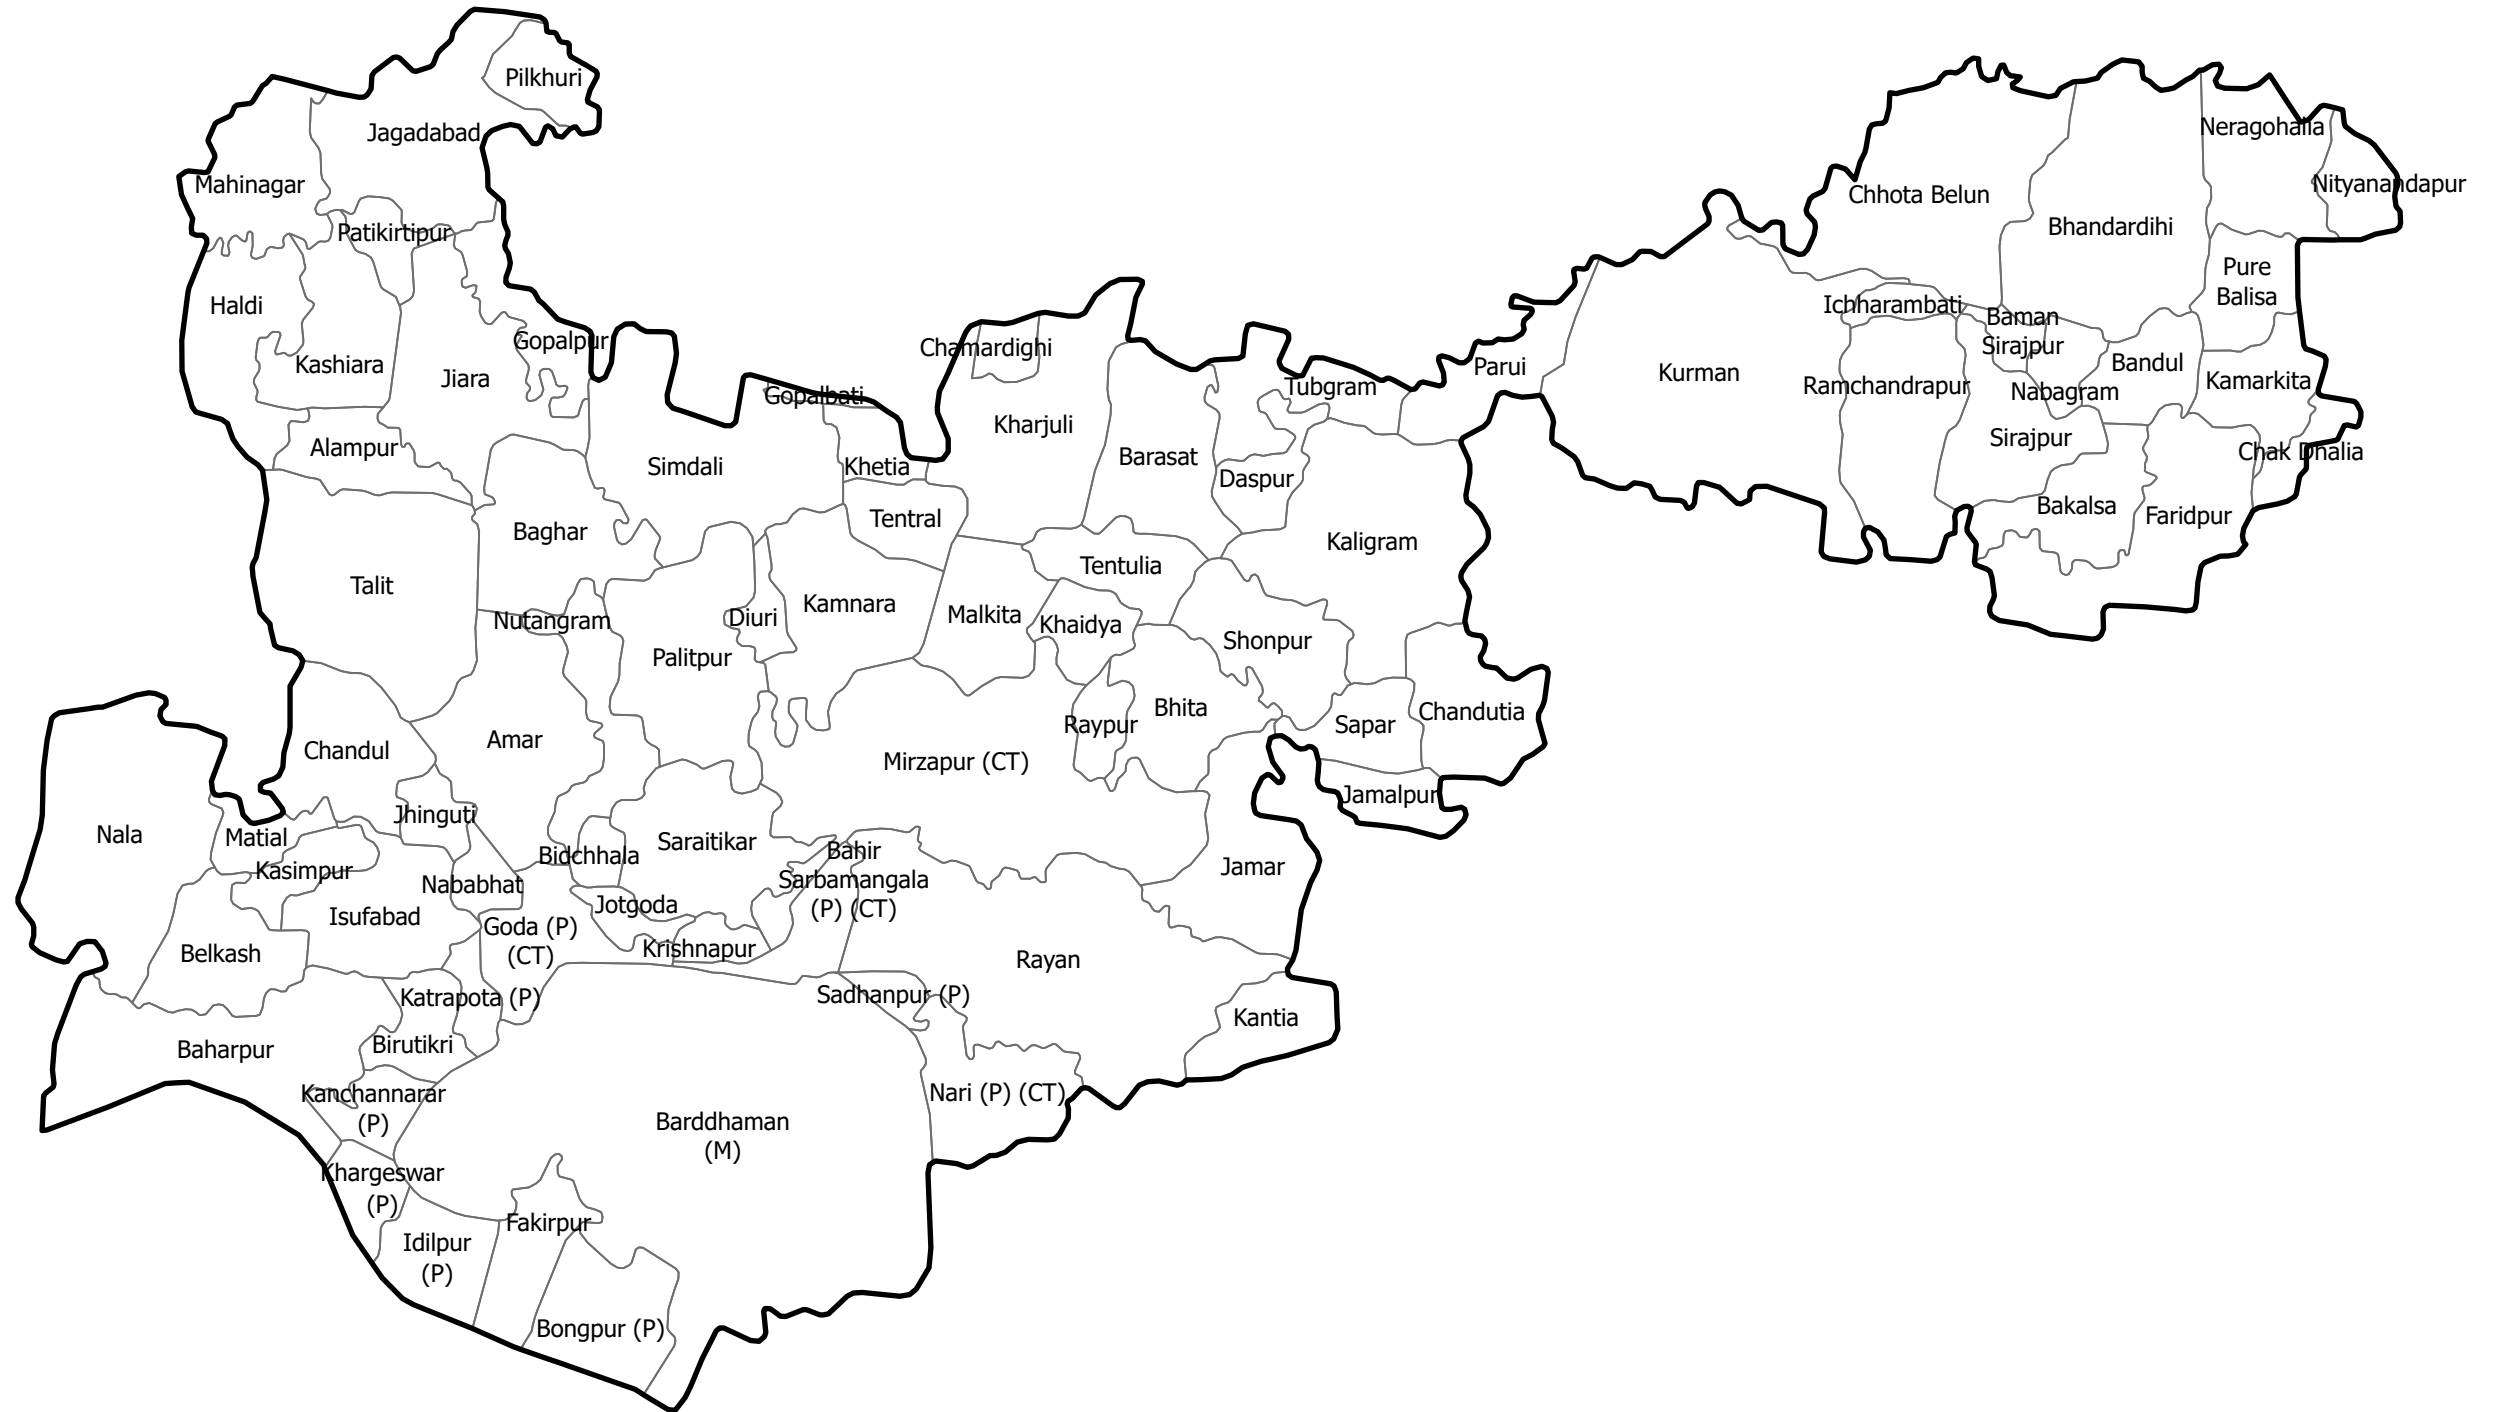

Cities and Villages by CD Block

Language: English

Burdwan-I Block Purba Bardhaman District West Bengal

बर्दवान-में ब्लॉक
पुरबा बर्धमान जिला
पश्चिम बंगाल

State location

Map ID: IND-WB-306-2800

Date Saved: 14-06-2020 01:45

Source: Census of India 2011, LGD 2020 TES PWD