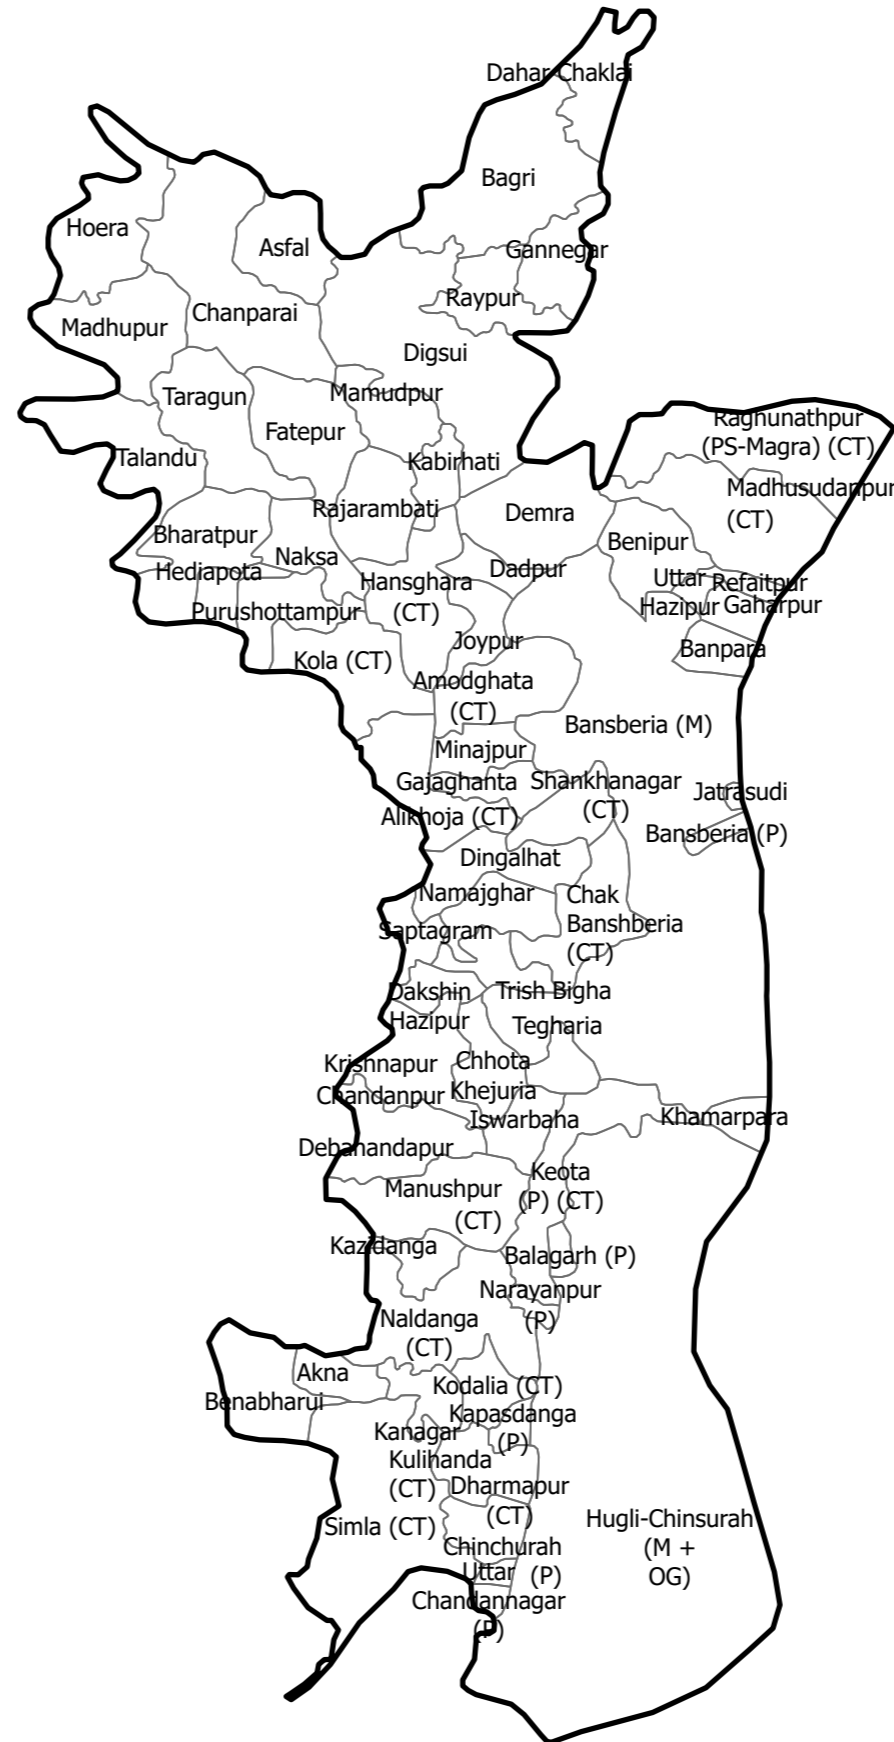

Cities and Villages by CD Block

Language: English

Chinsurah-Magrah Block Hooghly District West Bengal

चिनसुराह-मगरह ब्लॉक
हुगली जिला
पश्चिम बंगाल

State location

Map ID: IND-WB-312-2891

Date Saved: 14-06-2020 01:45