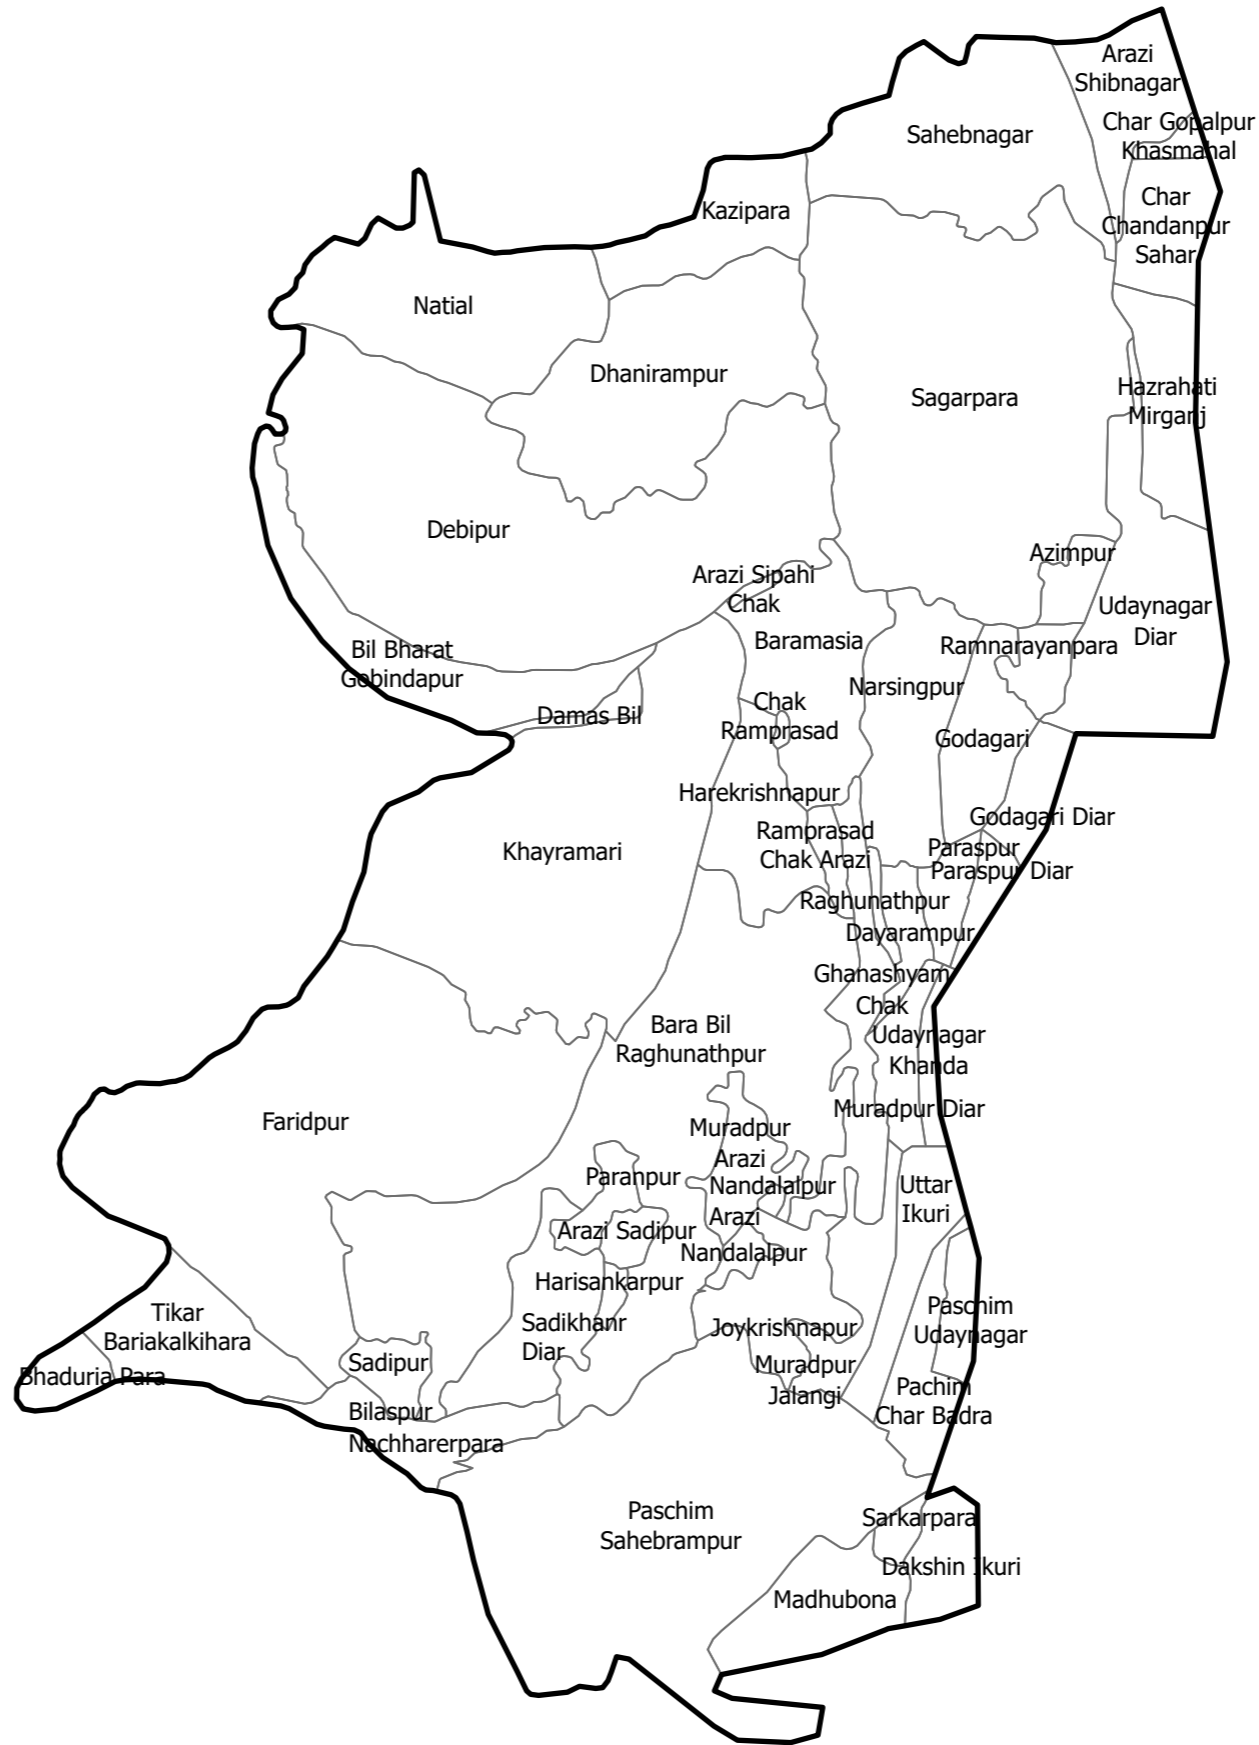

Cities and Villages by CD Block

Language: English

Jalangi Block Murshidabad District West Bengal

जलांगी ब्लॉक
मुर्शिदाबाद जिला
पश्चिम बंगाल

State location

Map ID: IND-WB-319-3012

Date Saved: 14-06-2020 01:45

Source: Census of India 2011, LGD 2020 TES PWD