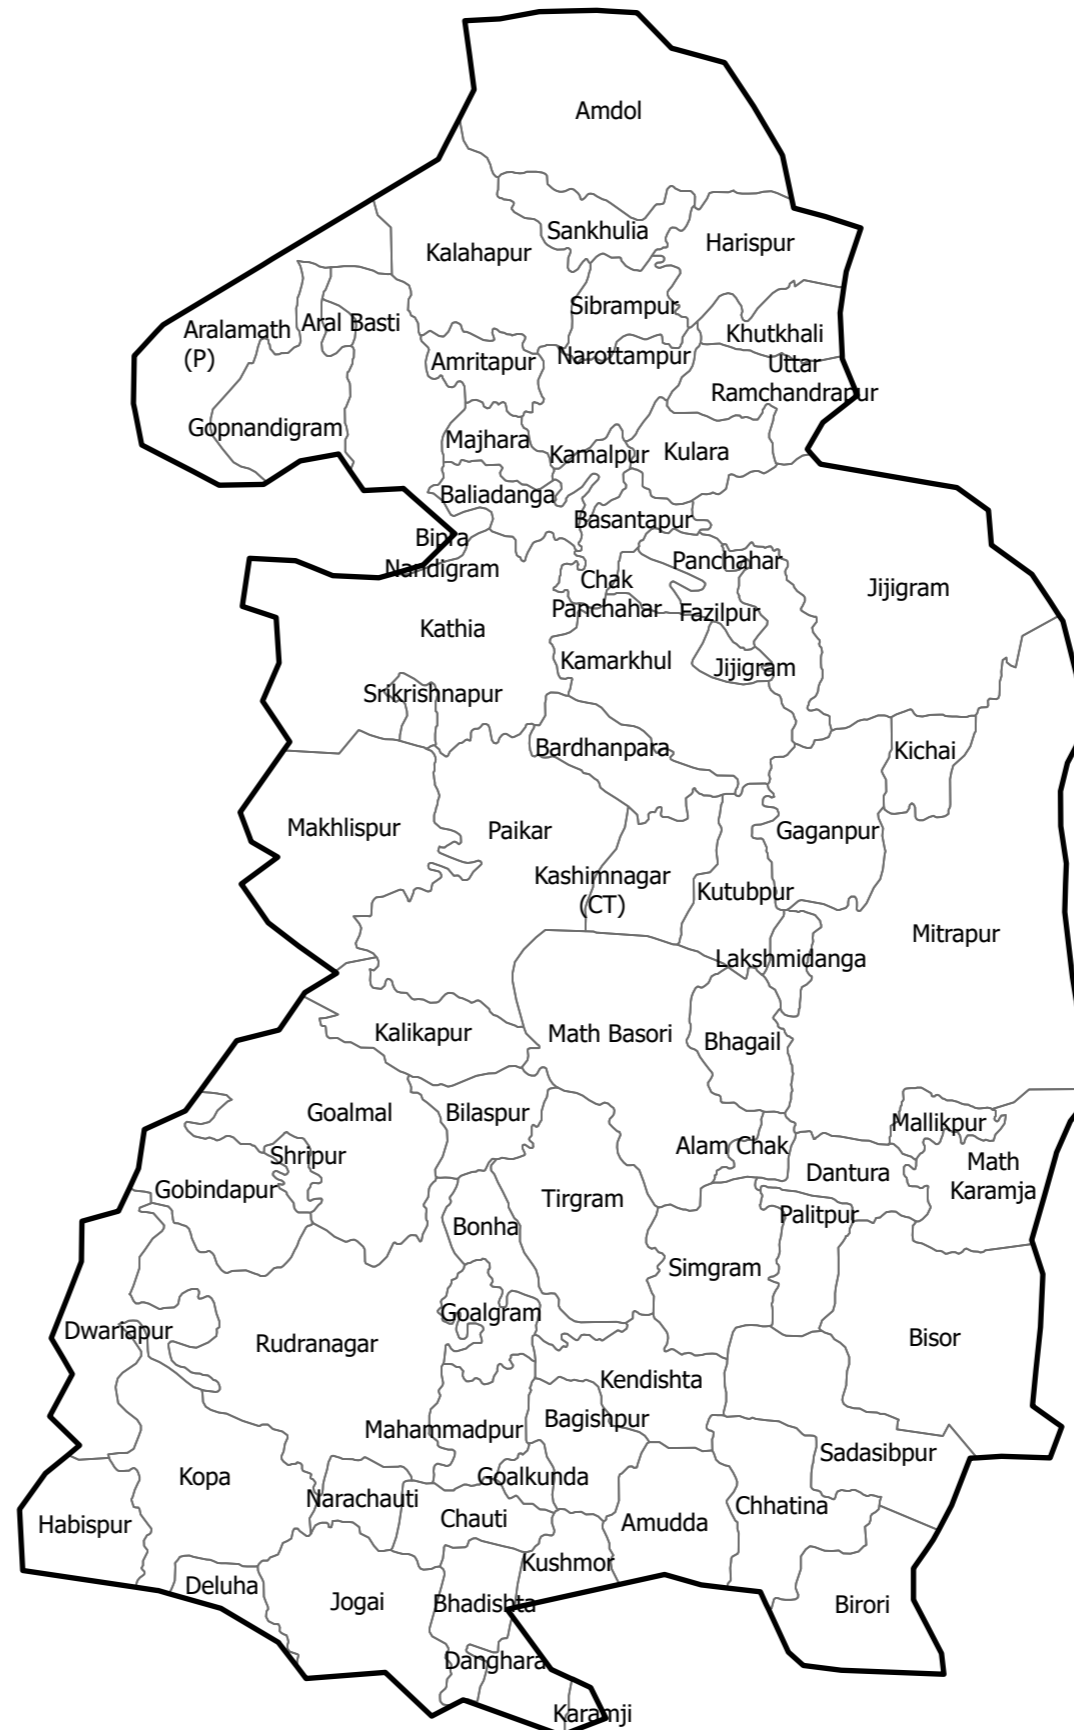

Cities and Villages by CD Block

Language: English

Murarai-Ii Block Birbhum District West Bengal

मुरारी-॥ ब्लॉक
बीरभूम जिला
पश्चिम बंगाल

State location

Map ID: IND-WB-307-2836

Date Saved: 14-06-2020 01:45