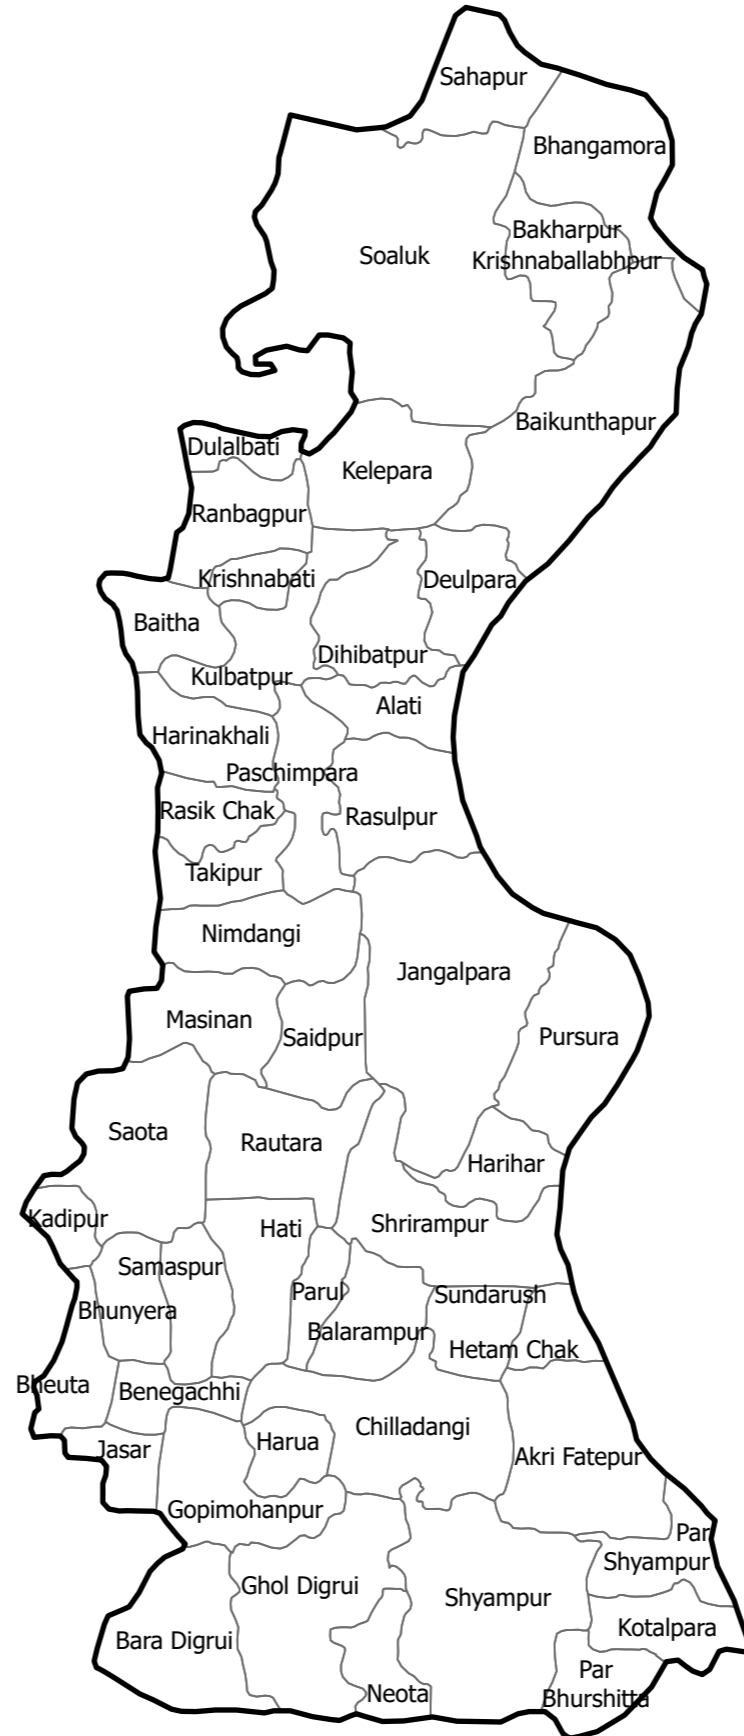

Cities and Villages by CD Block

Language: English

Pursurah Block Hooghly District West Bengal

पुरसुरा: ब्लॉक
हुगली जिला
पश्चिम बंगाल

State location

Map ID: IND-WB-312-2901

Date Saved: 14-06-2020 01:45