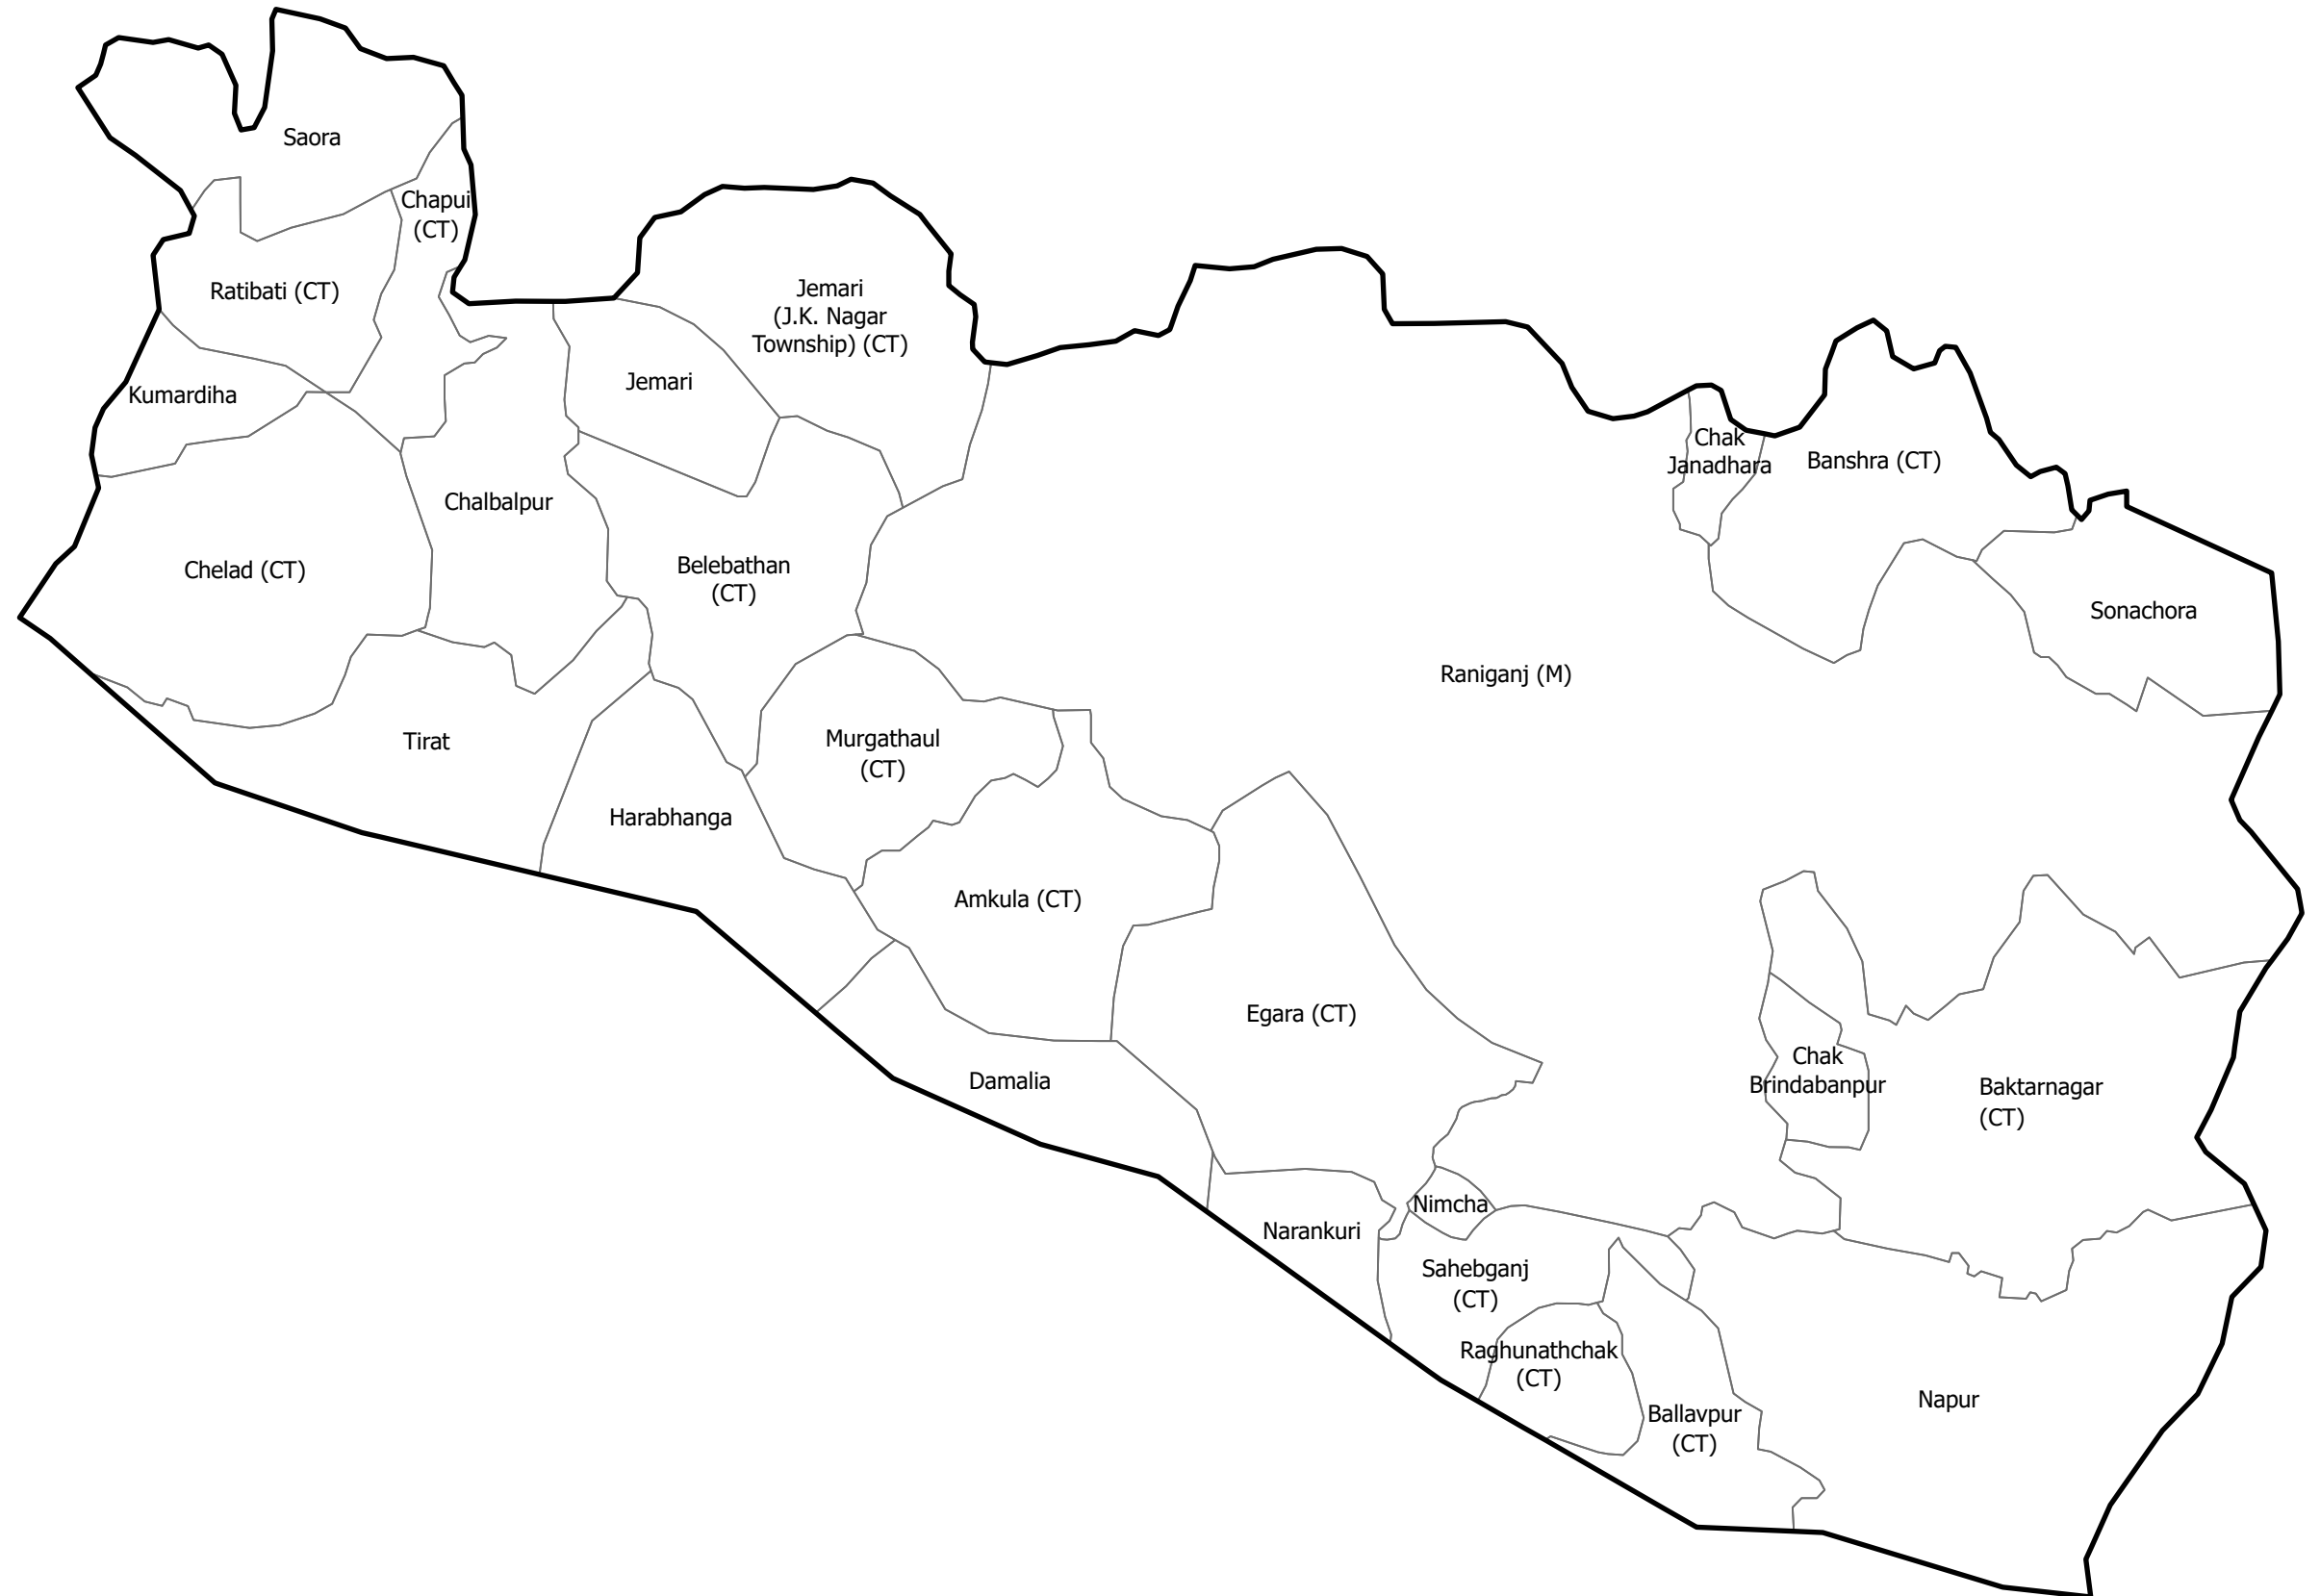

Cities and Villages by CD Block

Language: English

Raniganj Block Paschim Bardhaman District West Bengal

रानीगंज ब्लॉक
पाछिम बरधमन जिला
पश्चिम बंगाल

State location

Map ID: IND-WB-704-2825

Date Saved: 14-06-2020 01:45

Source: Census of India 2011, LGD 2020 TES PWD