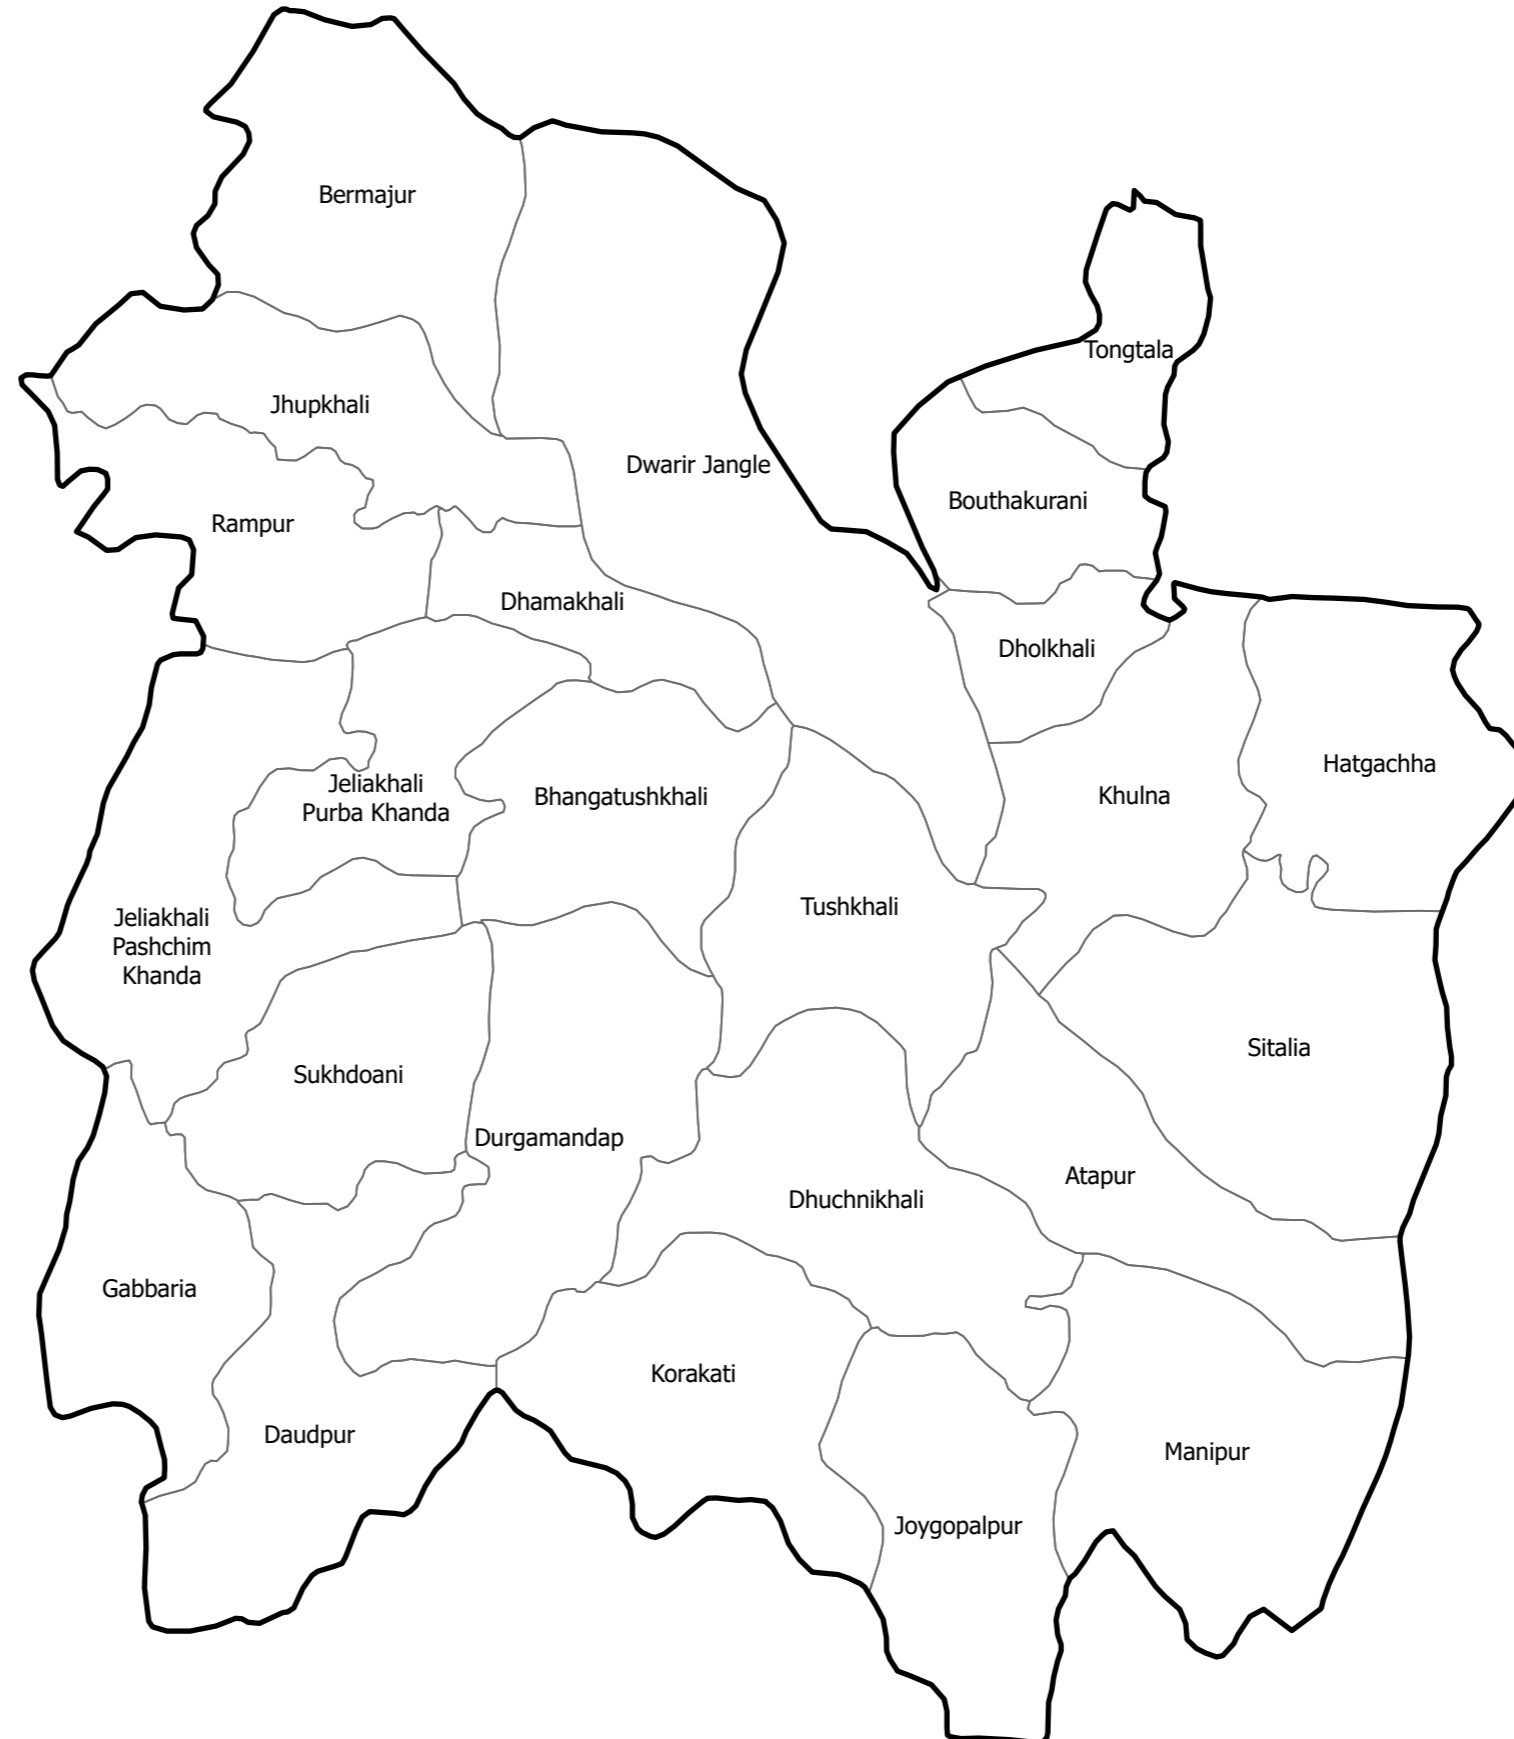

Cities and Villages by CD Block

Language: English

Sandeshkhali-II Block 24 Paraganas North District West Bengal

संदेशखाली-II ब्लॉक
उत्तर 24 परगना जिला
पश्चिम बंगाल

State location

Map ID: IND-WB-303-2743

Date Saved: 14-06-2020 01:45

Source: Census of India 2011, LGD 2020 TES PWD